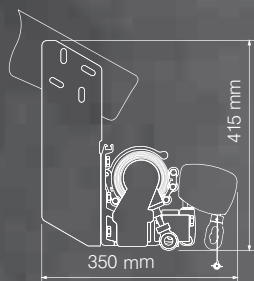

installation to rafters