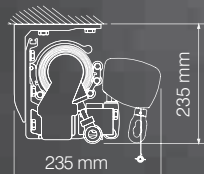

ceiling installation