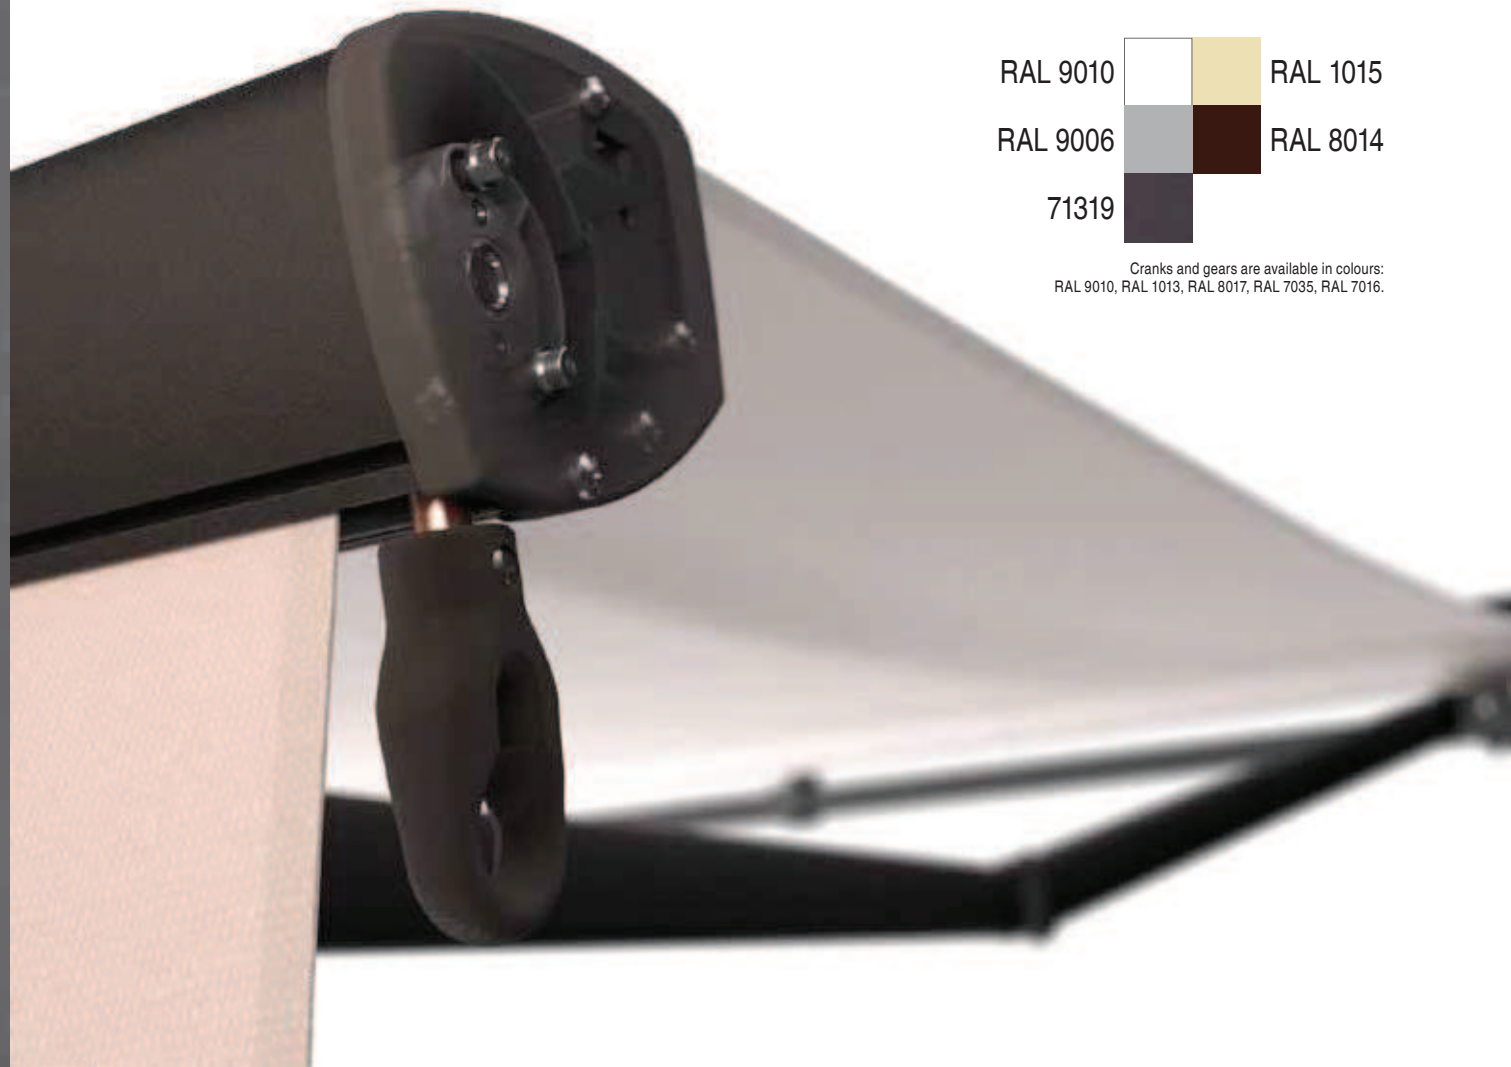

Properties:

- Construction made from extruded aluminium
- Flyer's chains in the arms
- Square bar
- Roller tube support with big widths
- Optional hood protects the rolled fabric from weather conditions
- Supporting bar facilitating installation
- Using Volant is not only additional protection from sun but it also increases privacy
- Possibility of using overlapping arms
- Easy operation with the use of full automatic

colour palette	RAL
electric drive	yes
manual drive	yes
maximum width	6.0 m
maximum projection	3.1 m
cassette	no
optional hood	yes
tilt angle	5°-40°
fabric	140 patterns
VOLANT valance - with manual drive	yes
• maximum height for Soltis and Suntech fabrics	1.5 m
• maximum height for acrylic fabrics	1.2 m

terrace awning

Jamaica Volant

Construction colours:

RAL 9010		RAL 1015
RAL 9006		RAL 8014
71319		

Cranks and gears are available in colours:
RAL 9010, RAL 1013, RAL 8017, RAL 7035, RAL 7016.

max 6.0 m

max 3.1 m

5° - 40°