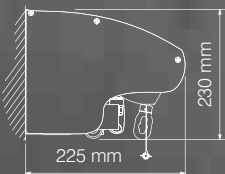

colour palette	RAL
electric drive	yes
manual drive	yes
maximum width	6.0 m
maximum projection	3.1 m
cassette	no
optional hood	yes
tilt angle	5°-40°
fabric	140 patterns
VOLANT valance - with manual drive	yes
• maximum height for Soltis and Suntech fabrics	1.5 m
• maximum height for acrylic fabrics	1.2 m

5° - 40°

installation to rafters

wall installation

ceiling installation

wall installation with optional hood

HOME MOTION by
somfy

 TaHoma

 homecontrol