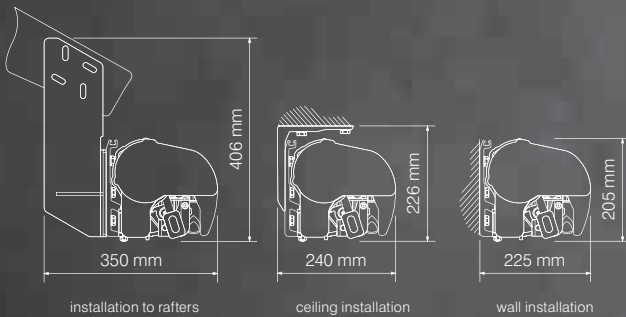

5° - 40°

installation to rafters

wall installation

ceiling installation

wall installation with optional hood

HOME MOTION by
somfy

 TaHoma

 homecontrol

 Radio technology Somfy

 Local Control Network

 STANDARD
MOTOR INTERFACE

 BRITISH BLIND & SHUTTER ASSOCIATION

Properties:

- Construction made from extruded aluminium
- Flyer's chains in the arms
- Square bar
- Additionally strengthened cassette
- Cassette protects the fabric from weather conditions
- Supporting square bar facilitates installation
- Possibility of using overlapping arms
- Easy operation with the use of full automatic
- Possibility of using telescopic front bar support

colour palette	RAL
electric drive	yes
manual drive	yes
maximum width	7.0 m
maximum projection	3.6 m
cassette	yes
optional hood	no
tilt angle	5°-50°
fabric	140 patterns
valance	yes

terrace awning Palladio