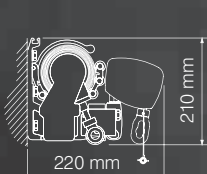

wall installation