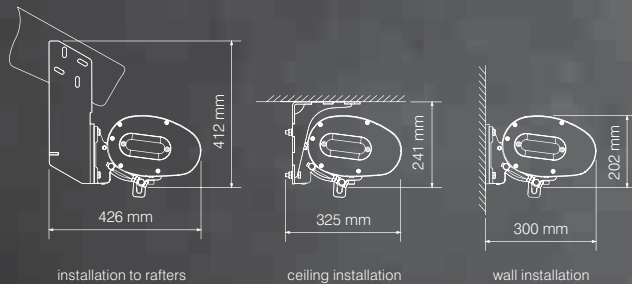

Properties:

- Construction made from extruded aluminium
- Flyer's chains in the arms
- Roller tube support with big widths
- Cassette protecting the fabric from weather conditions
- In-cassette gasket additionally protecting the fabric
- Aluminium end caps
- Easy operation with the use of full automatic

colour palette	RAL
electric drive	yes
manual drive	yes
maximum width	6.0 m
maximum projection	3.6 m
cassette	yes
optional hood	no
tilt angle	5°-40°
fabric	140 patterns
valance	no

terrace awning

Casablanca