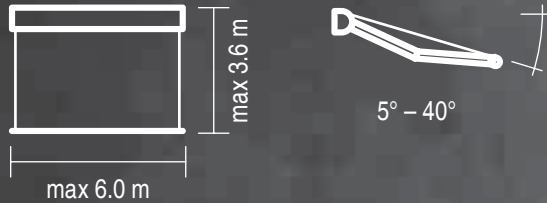

Properties:

- Construction made from extruded aluminium
- Flyer's chains in the arms
- Roller tube support with big widths
- Cassette protecting the fabric from weather conditions
- In-cassette gasket additionally protecting the fabric
- Aluminium end caps
- Easy operation with the use of full automatic

colour palette	RAL
electric drive	yes
manual drive	yes
maximum width	6.0 m
maximum projection	3.6 m
cassette	yes
optional hood	no
tilt angle	5°-40°
fabric	140 patterns
valance	no

terrace awning

Casablanca